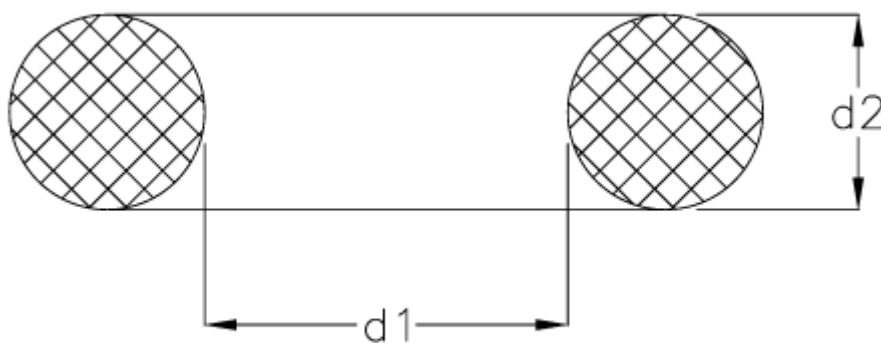

# Data Sheet

Article number: 159003300240000

Description: KLEE O-ring 3,3x2,4 NBR70 black

## Measures

---

$d1 = 3.30$

$d2 = 2.40$

Size = 3,3 x 2,4